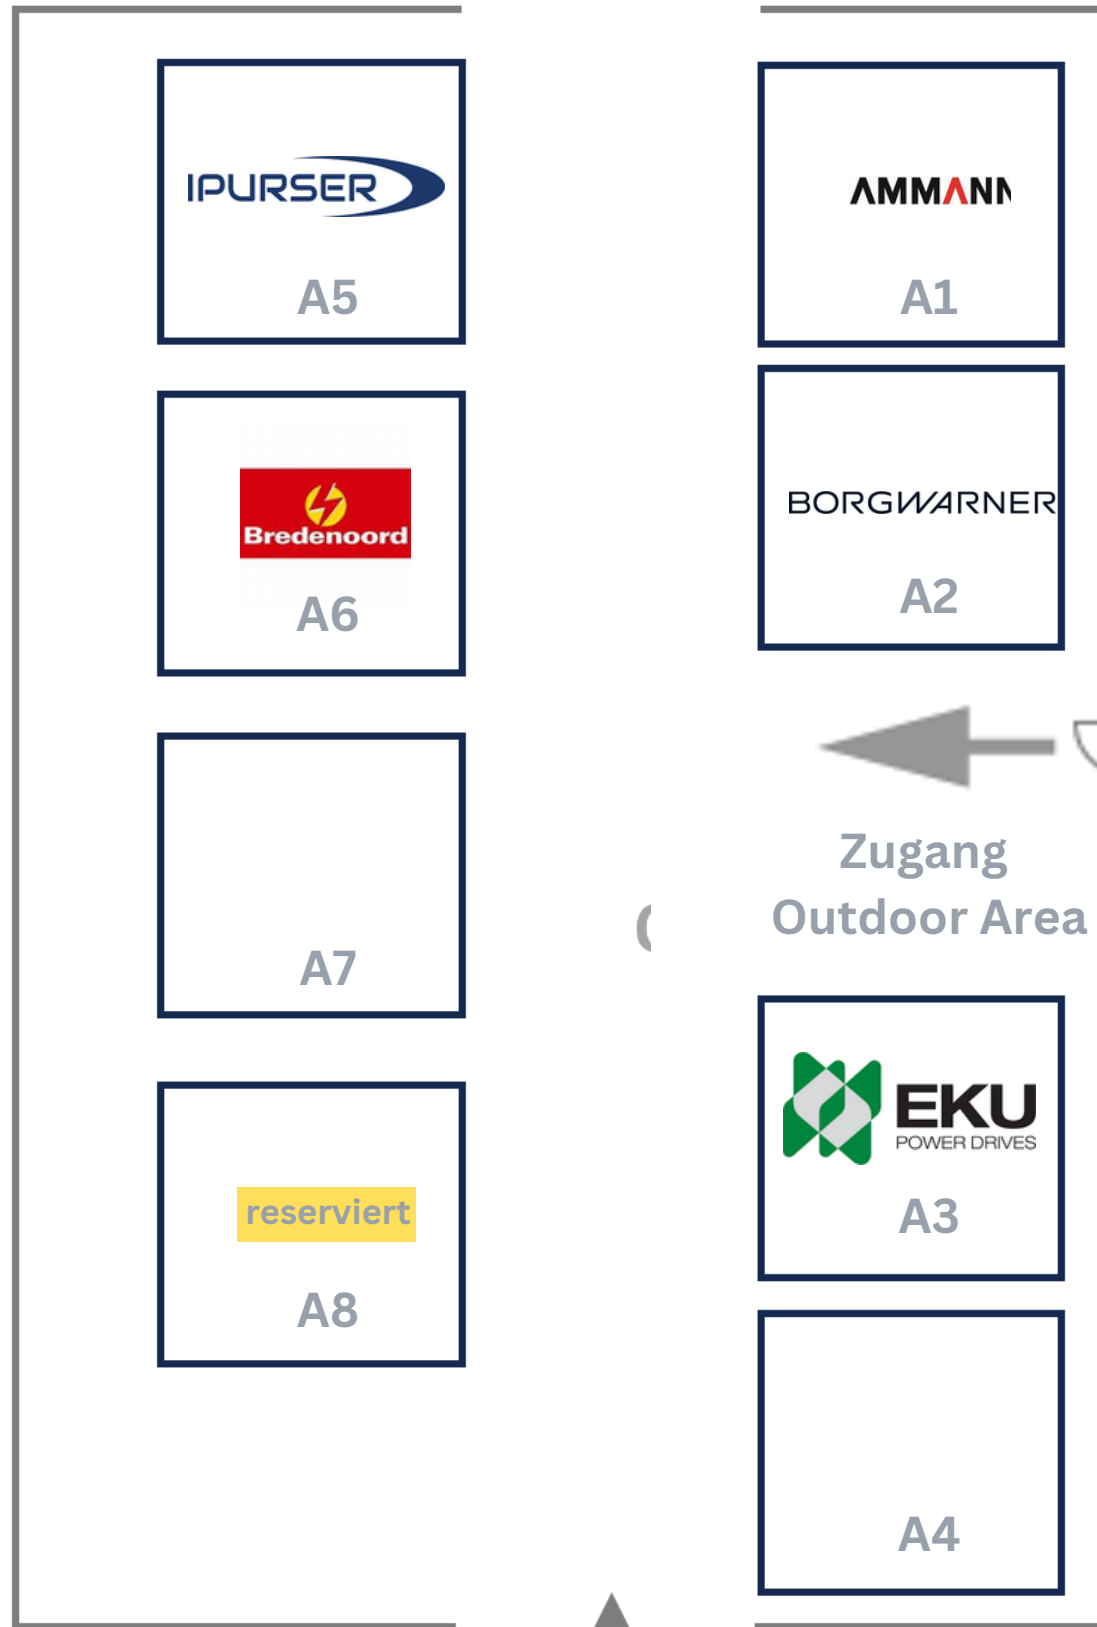

Zugang Demo Area & Testparcour

Zugang Outdoor Area

Main Stage